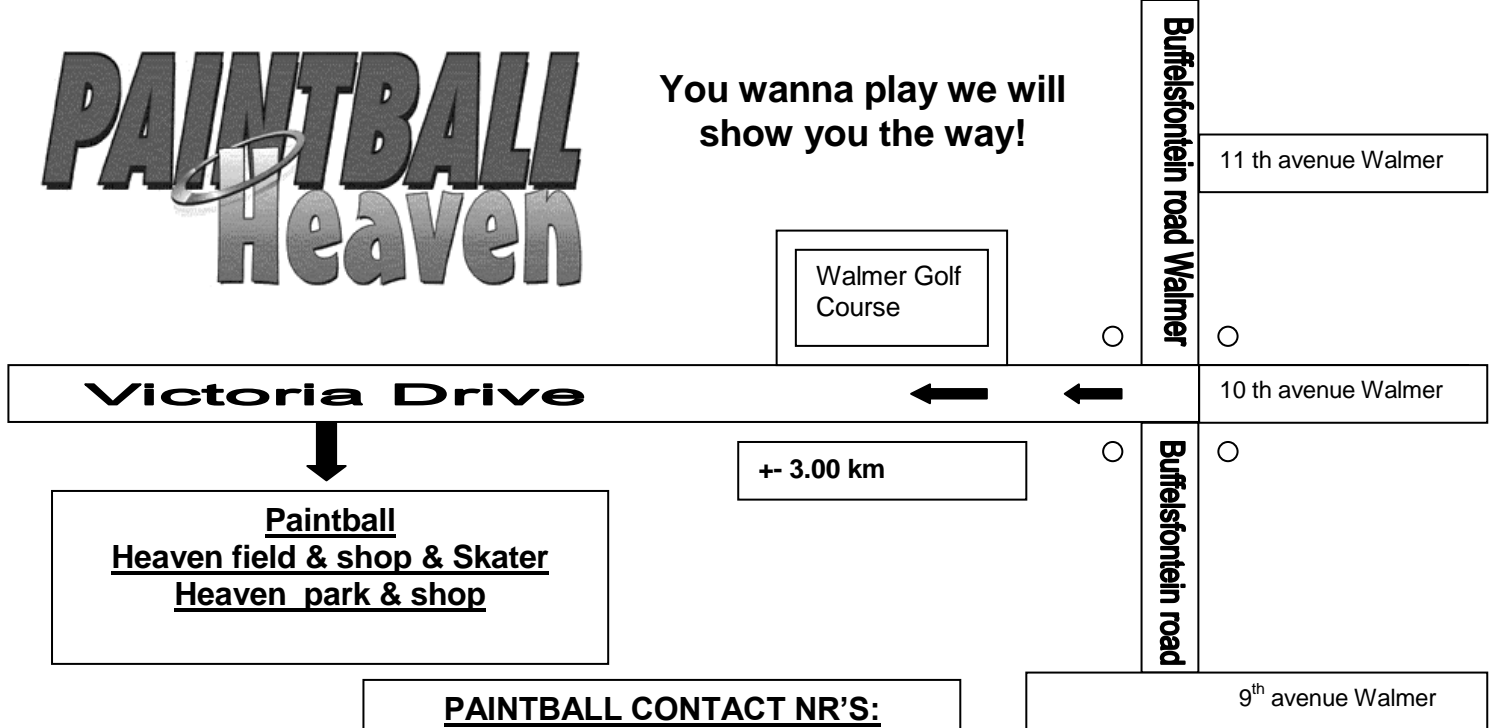

PAINTBALL Heaven

You wanna play we will
show you the way!

PAINTBALL CONTACT NR'S:

Field & shop tell: 041 366 2134
Field & shop cell: 082 798 4870

Address: 48 Victoria drive Walmer P.E
GPS CO Ords to Paintball Heaven field:
S 33° 59. 044' E 25° 34. 945'